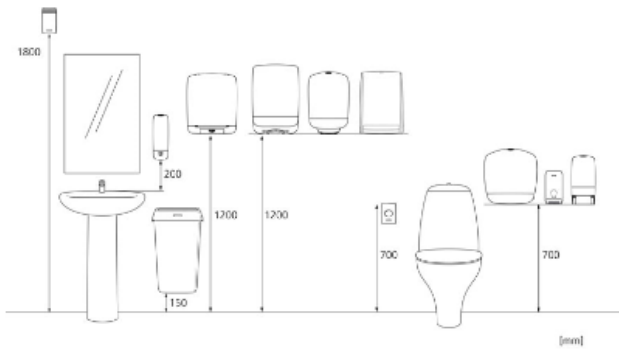

ISO9001

Product / Consumer pack

x 342 mm

y 356 mm

z 149 mm

White

1.257 kg

Transport pack

y 1254 mm

z 1200 mm

48

102.334 kg

6414300090090

Measurements and installing

Related products

62110
Katrin Plus Gigant
Toilet M2 300