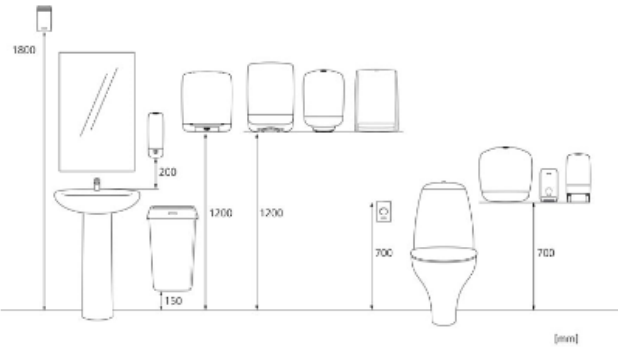

Katrin Hand Towel M Dispenser - White Metal

988113

- Elegant dispenser for Hand Towels
- Holds 2-3 sleeves
- Brushed steel (white)
- Robust and reliable
- Inspection window shows when it is time to refill the paper
- Simple to load
- Simple to install, load and maintain
- Lockable

ISO9001 ISO14001

Product / Consumer pack

x 275 mm
y 330 mm
z 132 mm

White

2.01 kg

Transport pack

x 345 mm
y 150 mm
z 285 mm

1

2.2 kg

6414300988113

Transport pallet

x 800 mm
y 1200 mm
z 1200 mm

56

148.2 kg

6414305988118

Measurements and installing