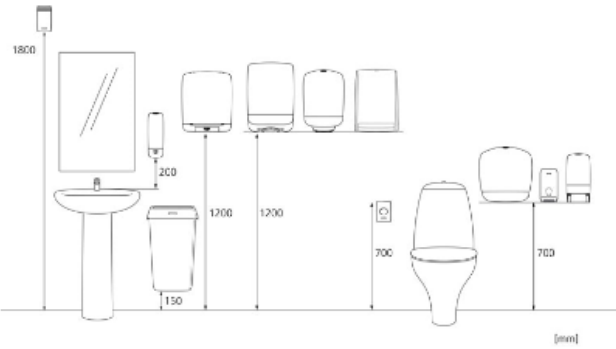

ISO9001 ISO14001

Product / Consumer pack

x 275 mm
y 330 mm
z 132 mm

Stainless steel

2.11 kg

Transport pack

x 345 mm
y 150 mm
z 285 mm

1

2.3 kg

6414300988366

Transport pallet

x 800 mm
y 1200 mm
z 1200 mm

56

154.2 kg

6414305988361

Measurements and installing