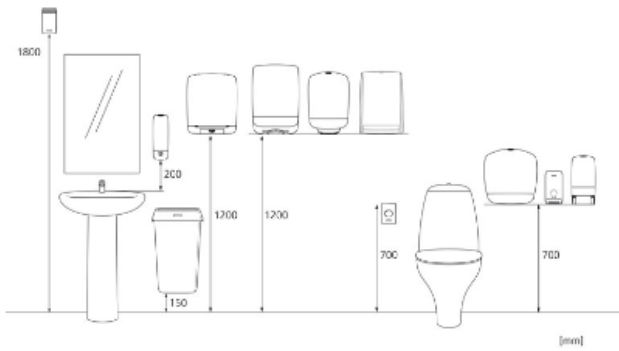

## Product / Consumer pack

x 250 mm

y 266 mm

z 129 mm

Stainless steel

1.35 kg

## Transport pallet

x 800 mm

y 1286 mm

z 1200 mm

96

169.4 kg

6414305989665

### Measurements and installing