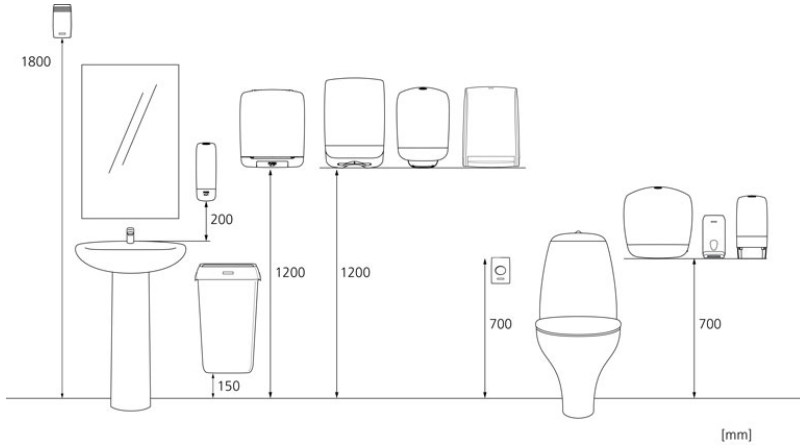

y 1182 mm

z 1200 mm

30

98 kg

6414301040742

Measurements and installing

Related products

30620
**Katrin Classic
System towel XL**